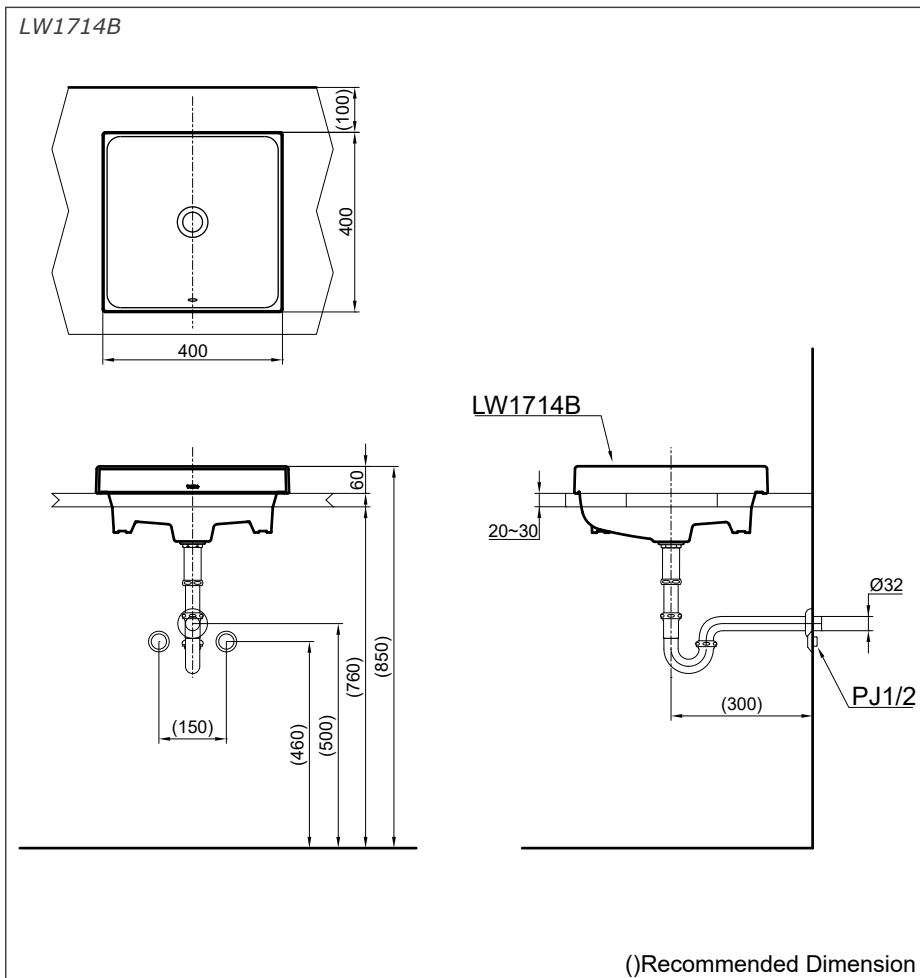

Specifications

Size : 400W x 400D x 60H mm
Material : Ceramic

TOTO
GREEN
CHALLENGE

Parts description

Faucet not included

- **LW1714B**
Console Lavatory

Colors

White (cefiontect)